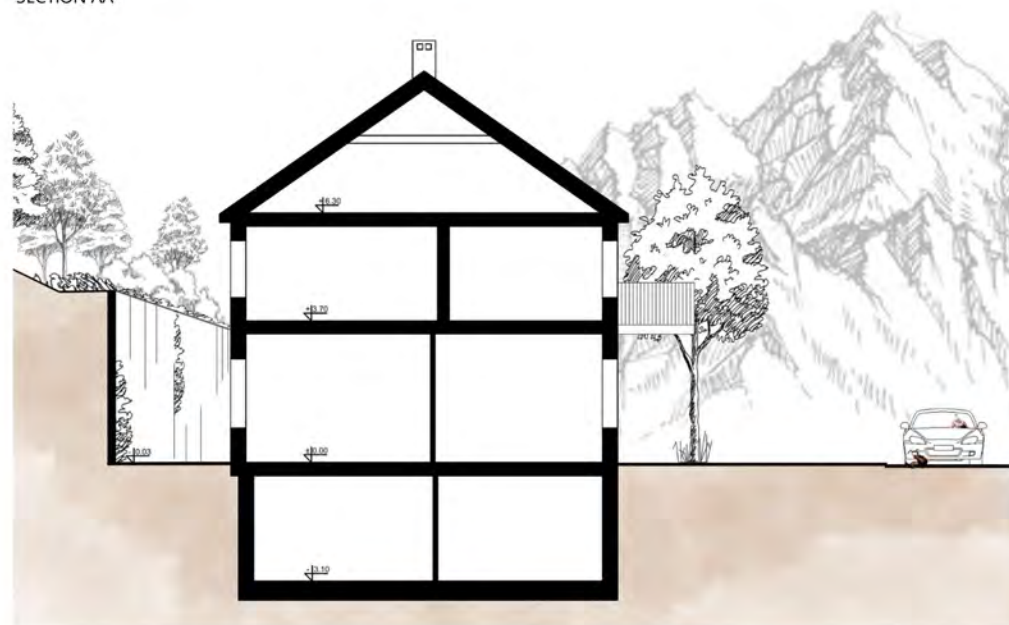

ANALIZA KULTURALNA CULTURAL ANALYSIS

ANALIZA KRAJOBRAZU LANDSCAPE ANALYSIS

ANALIZA WIDOKOWA VIEW ANALYSIS

MAIN IDEA

- norwegian legends as an inspiration to apartments' design
- 12 apartments = 12 legends: The Three Billy Goats Gruff, Askeladden who stole Troll's silver ducks...
- The Cave in the basement = Dovregubben King
- The Viewpoint On The Tower = The Troll Who Mocked The Sun

- retain the distinctive elements of the fire department: fire pole, red carpentry, original garage doors used in rooms decoration
- use existing tower as a viewpoint

RZUT PARTERU  
FIRST FLOOR PLAN

PRZEKRÓJ AA  
SECTION AA

RZUT PIWNICY  
BASEMENT PLAN

WIZUALIZACJA WEJŚCIA DO BUDYNKU  
VISUALIZATION OF THE ENTRANCE TO THE BUILDING

RZUT APARTAMENTU  
APARTAMENT PLAN

ROZWIŃCIE ŚCIANY APARTAMENTU  
APARTAMENT WALL ELEVATION

WIZUALIZACJA APARTAMENTU  
VISUALIZATION OF APARTAMENT