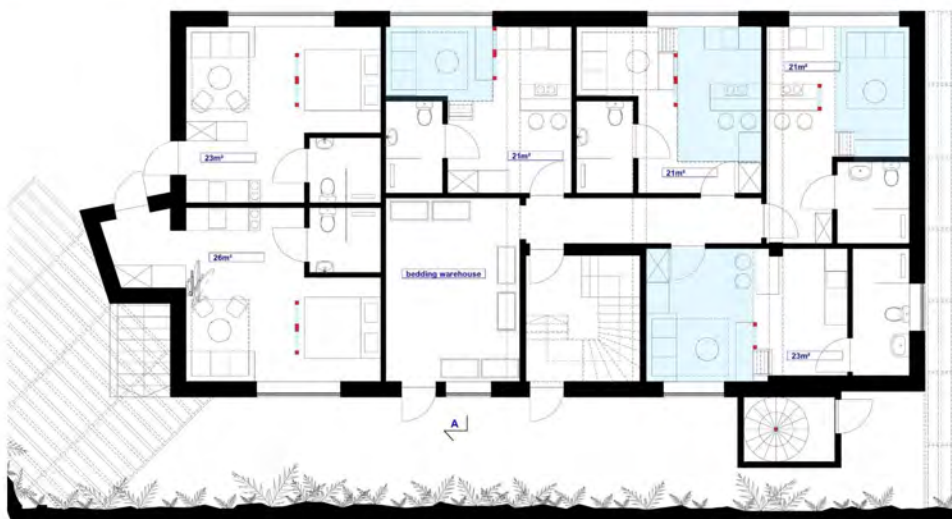

ANALIZA KULTURALNA CULTURAL ANALYSIS

ANALIZA KRAJOBRAZU LANDSCAPE ANALYSIS

ANALIZA WIDOKOWA VIEW ANALYSIS

MAIN IDEA

- norwegian legends as an inspiration to apartments' design
- 12 apartments = 12 legends: The Three Billy Goats Gruff, Askeladden who stole Troll's silver ducks...
- The Cave in the basement = Dovregubben King
- The Viewpoint On The Tower = The Troll Who Mocked The Sun

- retain the distinctive elements of the fire department: fire pole, red carpentry, original garage doors used in rooms decoration
- use existing tower as a viewpoint

RZUT PARTERU  
FIRST FLOOR PLAN

PRZEKRÓJ AA  
SECTION AA

RZUT PIWNICY  
BASEMENT PLAN

WIZUALIZACJA WEJŚCIA DO BUDYNKU  
VISUALIZATION OF THE ENTRANCE TO THE BUILDING

RZUT APARTAMENTU  
APARTAMENT PLAN

ROZWIŃCIE ŚCIANY APARTAMENTU  
APARTAMENT WALL ELEVATION

WIZUALIZACJA APARTAMENTU  
VISUALIZATION OF APARTAMENT